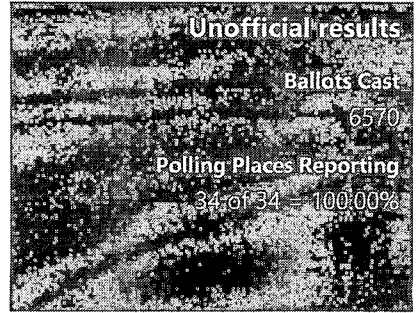

S2013982004 05/17/2022 19:21:50 Tabulated 179 Scan NO~}0%V'&\$E@)+QA%4QMNZ

Total vDrives read: 1

Total ballots read: 179

PRIMARY ELECTION HELD ON

OFFICIAL BALLOT FOR HARLAN COUNTY

5/17/2022

Page 4 of 5

Device Serial	Date Read	Status	Rejection Reason	Total Ballots	Device Type	Device Data ID
---------------	-----------	--------	------------------	---------------	-------------	----------------