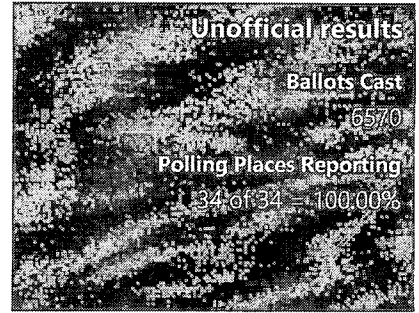

PRIMARY ELECTION HELD ON

OFFICIAL BALLOT FOR HARLAN COUNTY

5/17/2022

Page 2 of 5

Device Serial	Date Read	Status	Rejection Reason	Total Ballots	Device Type	Device Data ID

Polling Place: HARLAN Voting Type: Election Day Voting

S2013976704 05/17/2022 18:50:37 Tabulated 273 Scan 8YY=-IB2[3_W-Z}{,&A6

Total vDrives read: 1

Total ballots read: 273

Polling Place: VERDA Voting Type: Election Day Voting

S2013847902 05/17/2022 18:52:33 Tabulated 182 Scan MLK5%8H^5;;$F07)2F9T6

Total vDrives read: 1

Total ballots read: 182

Polling Place: BAXTER Voting Type: Election Day Voting

S2013885103 05/17/2022 18:55:30 Tabulated 408 Scan 2W^0JC$=T{0;;Q3G_3#RCL

Total vDrives read: 1

Total ballots read: 408

Polling Place: CRANKS Voting Type: Election Day Voting

S2013857302 05/17/2022 19:00:53 Tabulated 111 Scan 2(EK+_]3~R^AU_`QP1`M)

Total vDrives read: 1

Total ballots read: 111

Polling Place: COLDIRON Voting Type: Election Day Voting

S2115771709 05/17/2022 19:01:21 Tabulated 237 Scan N(H)M+9%J$7R=AS&IIZ0S{

Total vDrives read: 1

Total ballots read: 237

Polling Place: CUMBERLAND NEW YORK Voting Type: Election Day Voting

S2013884403 05/17/2022 19:01:44 Tabulated 140 Scan P;7B-@^OGX4S3OBAP$J2NB

Total vDrives read: 1

Total ballots read: 140

Polling Place: CAWOOD/HIRAM Voting Type: Election Day Voting

S2013855602 05/17/2022 19:08:14 Tabulated 279 Scan QG3G$F8')$(F)D'$EGD3$

Total vDrives read: 1

Total ballots read: 279

Polling Place: FRESH MEADOWS Voting Type: Election Day Voting

S2013974404 05/17/2022 19:08:29 Tabulated 151 Scan 1_B-G(5E5$54$91&64~O4&

Total vDrives read: 1

Total ballots read: 151

Polling Place: SOUTH EVARTS Voting Type: Election Day Voting

S2013970804 05/17/2022 19:09:01 Tabulated 167 Scan J&(-]SDHZV98O=MTJ;UMB)