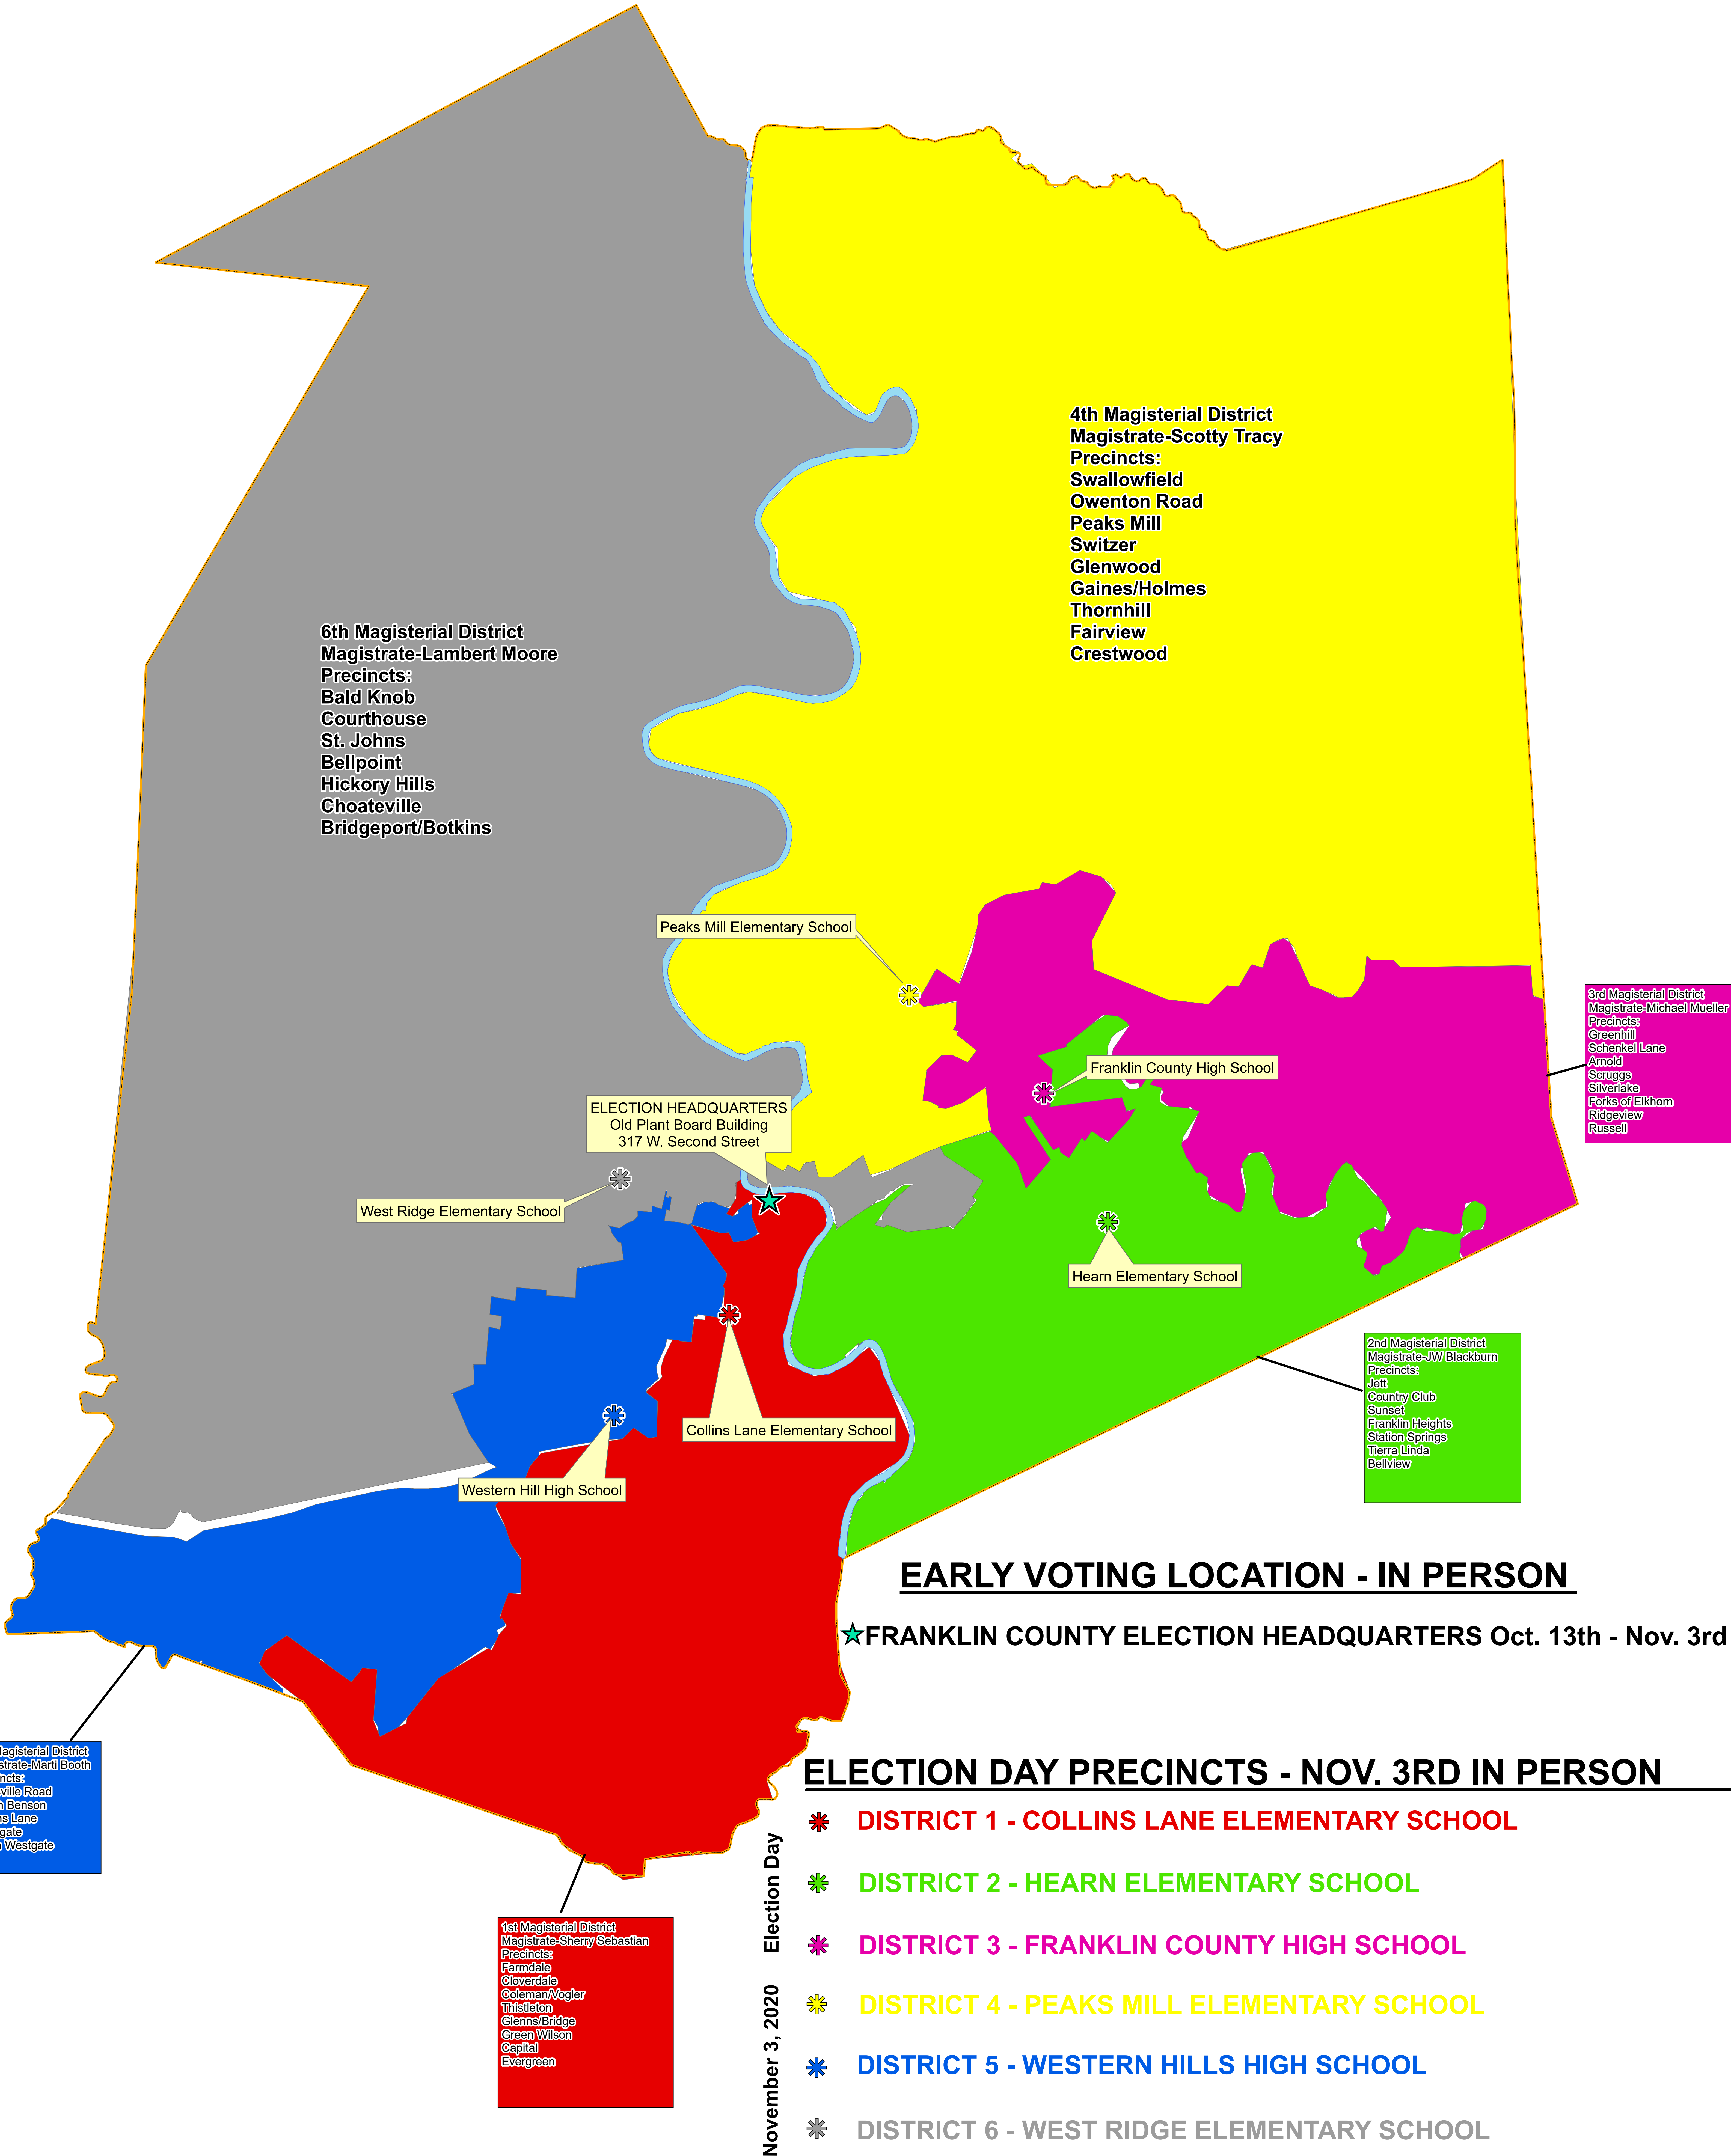

FRANKLIN COUNTY GENERAL ELECTION 2020

6th Magisterial District
 Magistrate-Lambert Moore
 Precincts:
 Bald Knob
 Courthouse
 St. Johns
 Bellpoint
 Hickory Hills
 Choateville
 Bridgeport/Botkins

4th Magisterial District
 Magistrate-Scotty Tracy
 Precincts:
 Swallowfield
 Owenton Road
 Peaks Mill
 Switzer
 Glenwood
 Gaines/Holmes
 Thornhill
 Fairview
 Crestwood

3rd Magisterial District
 Magistrate-Michael Mueller
 Precincts:
 Greenhill
 Schenkel Lane
 Arnold
 Scruggs
 Silverlake
 Forks of Elkhorn
 Ridgeview
 Russell

2nd Magisterial District
 Magistrate-JW Blackburn
 Precincts:
 Jett
 Country Club
 Sunset
 Franklin Heights
 Station Springs
 Tierra Linda
 Bellview

ELECTION HEADQUARTERS
 Old Plant Board Building
 317 W. Second Street

EARLY VOTING LOCATION - IN PERSON

★FRANKLIN COUNTY ELECTION HEADQUARTERS Oct. 13th - Nov. 3rd

ELECTION DAY PRECINCTS - NOV. 3RD IN PERSON

November 3, 2020 Election Day

1st Magisterial District
 Magistrate-Sherry Sebastian
 Precincts:
 Farmdale
 Cloverdale
 Coleman/Wogler
 Thistleton
 Glens/Bridge
 Green Wilson
 Capital
 Evergreen

5th Magisterial District
 Magistrate-Marti Booth
 Precincts:
 Louisville Road
 South Benson
 Collins Lane
 Westgate
 North Westgate