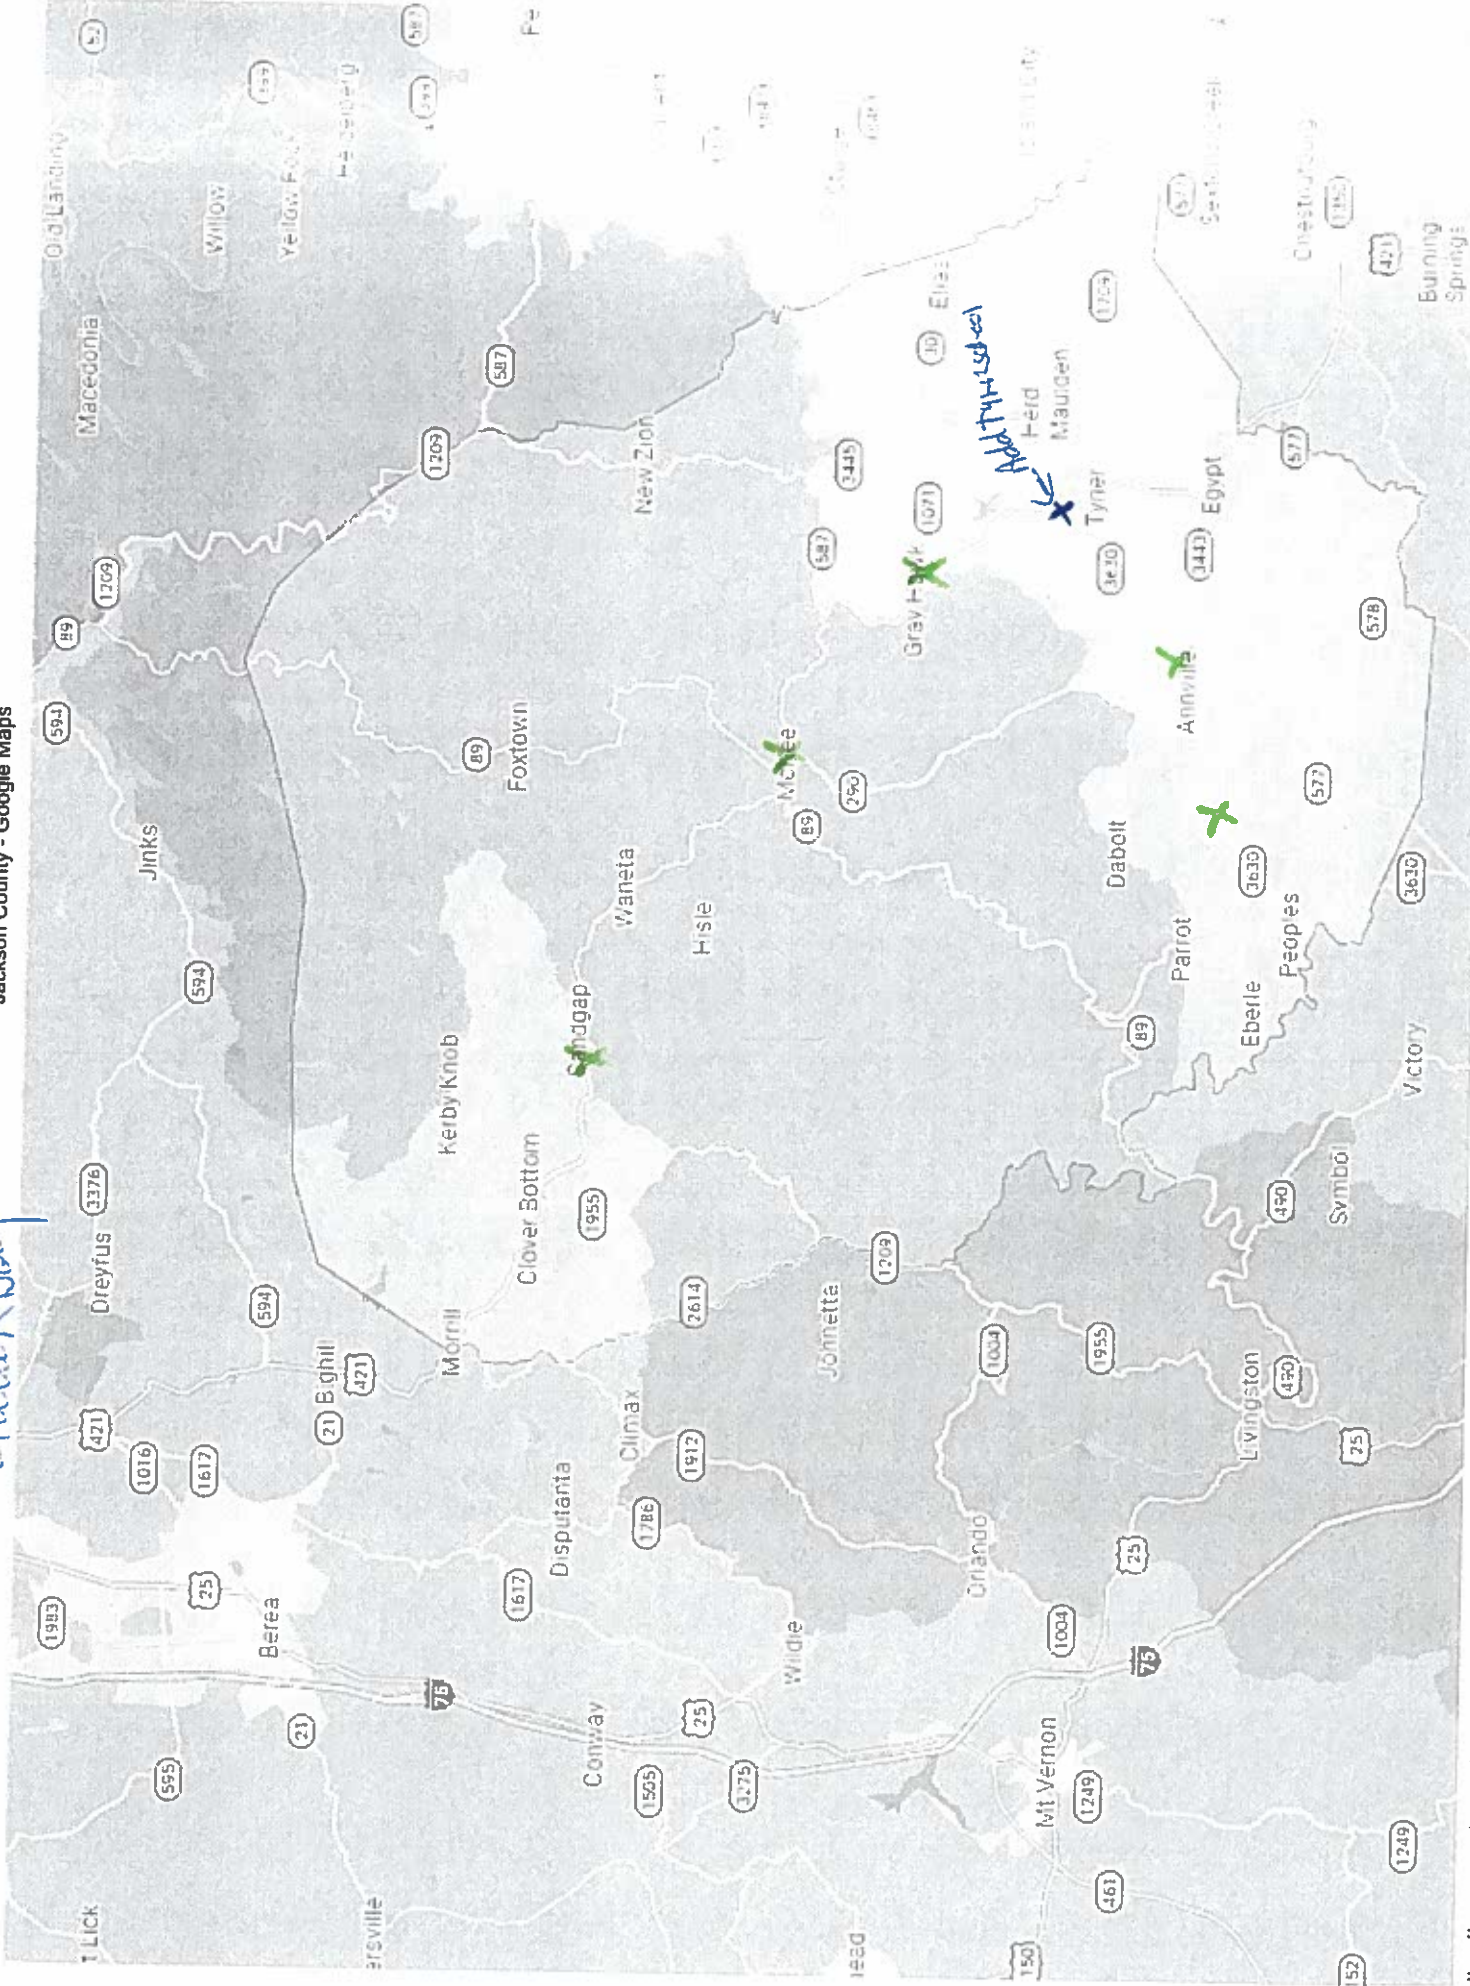

*Election Day*

2/3/22, 10:37 AM

*Early Voting*

Jackson County - Google Maps