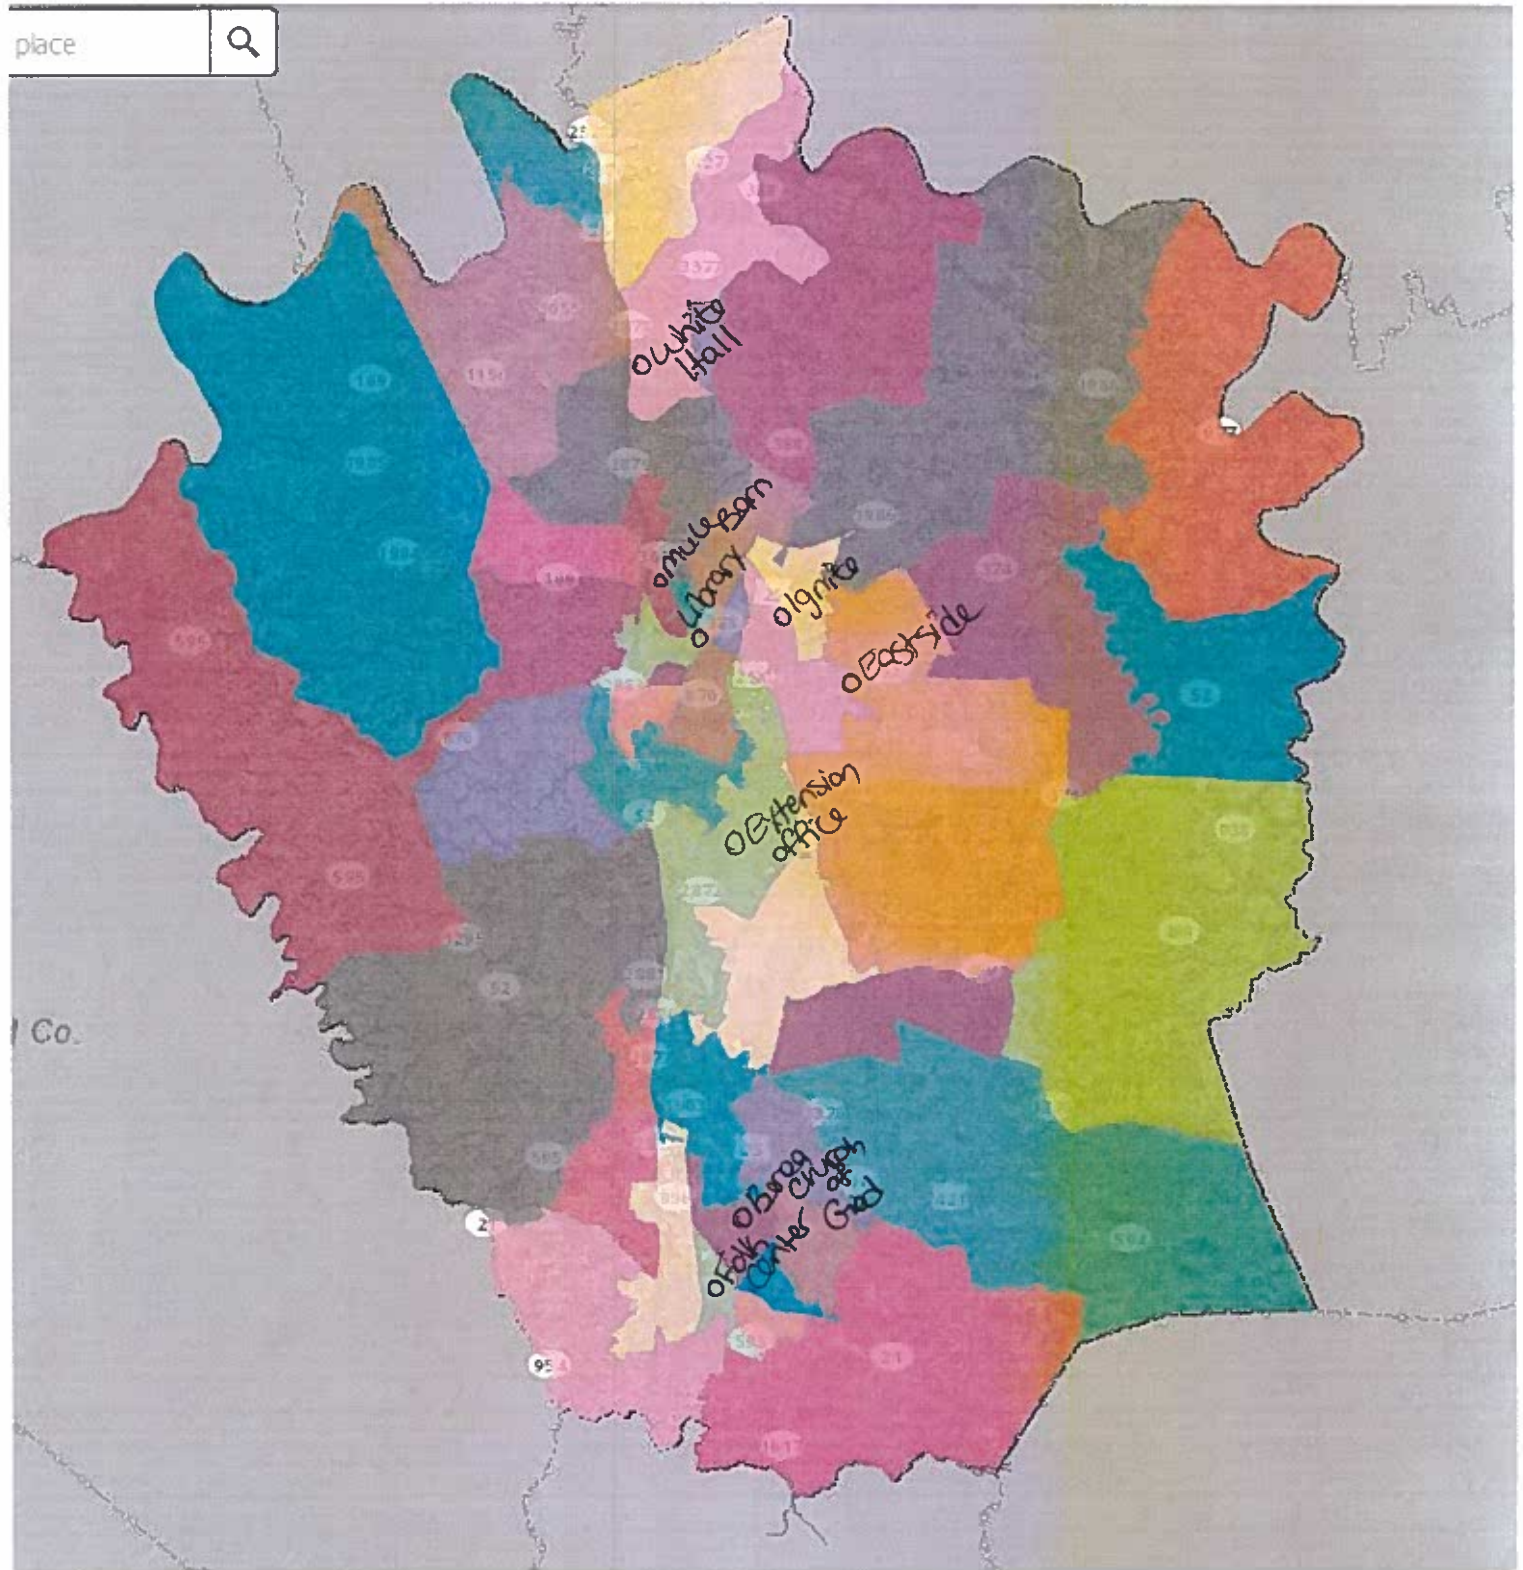

Madison County Election Day Locations