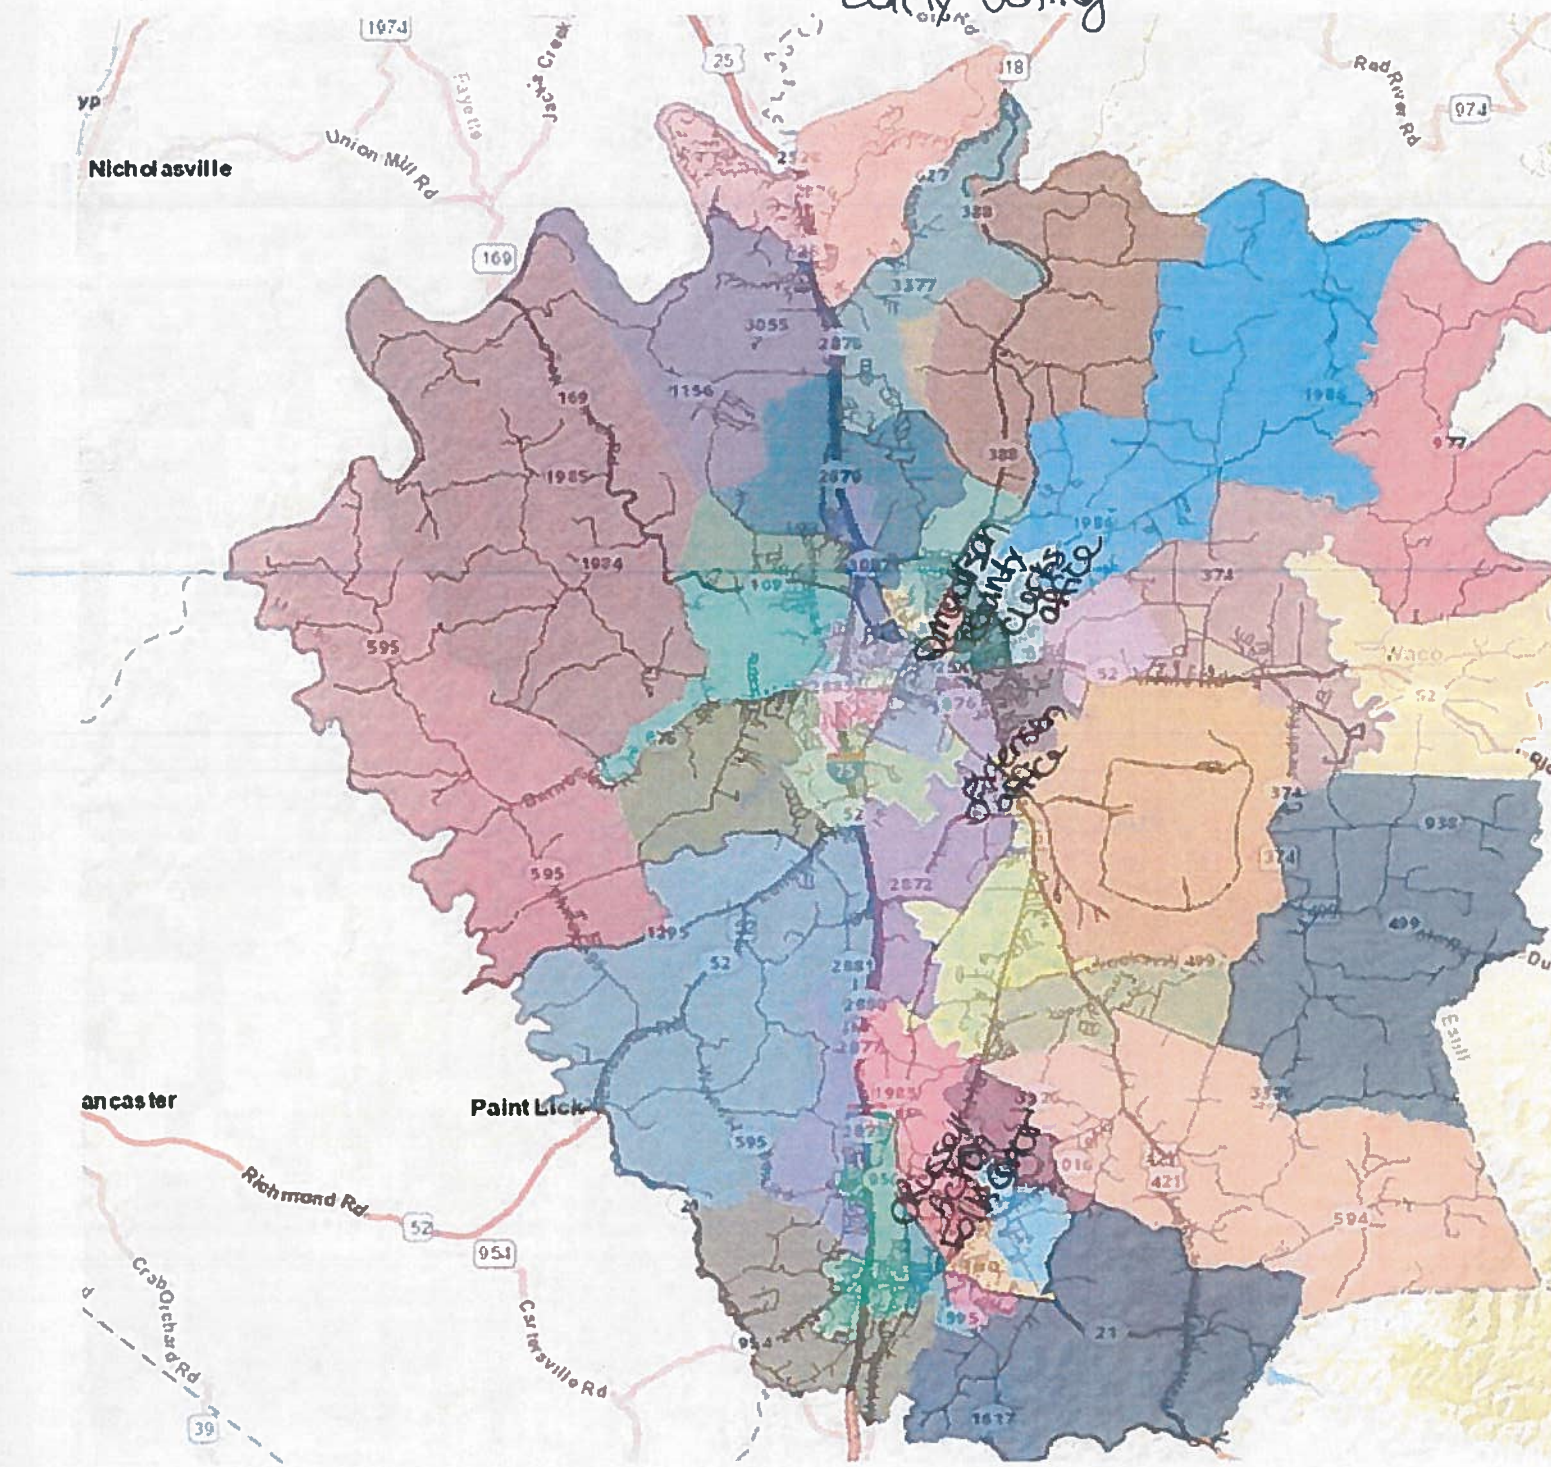

Early Voting