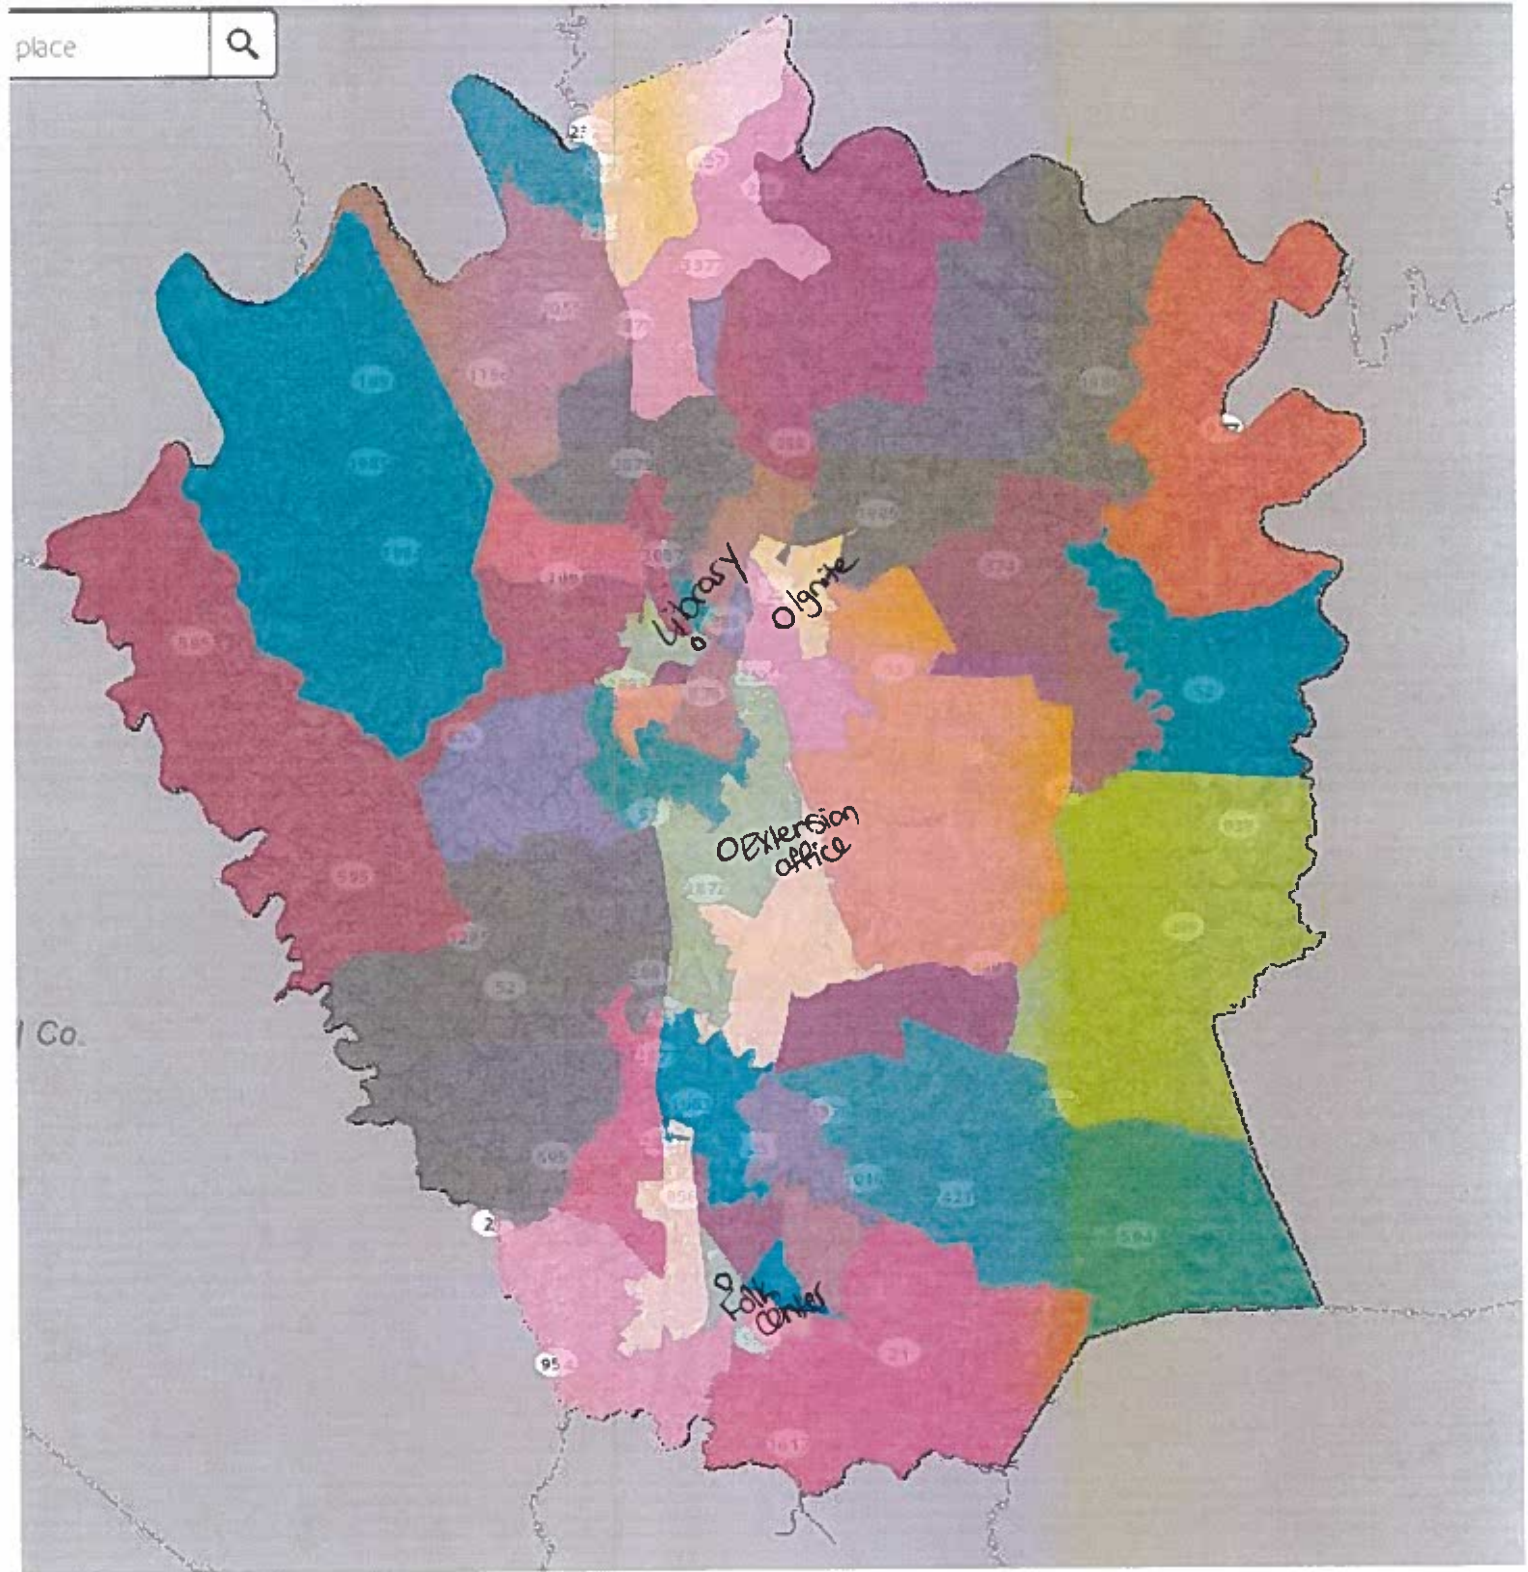

Madison County Early Voting Locations