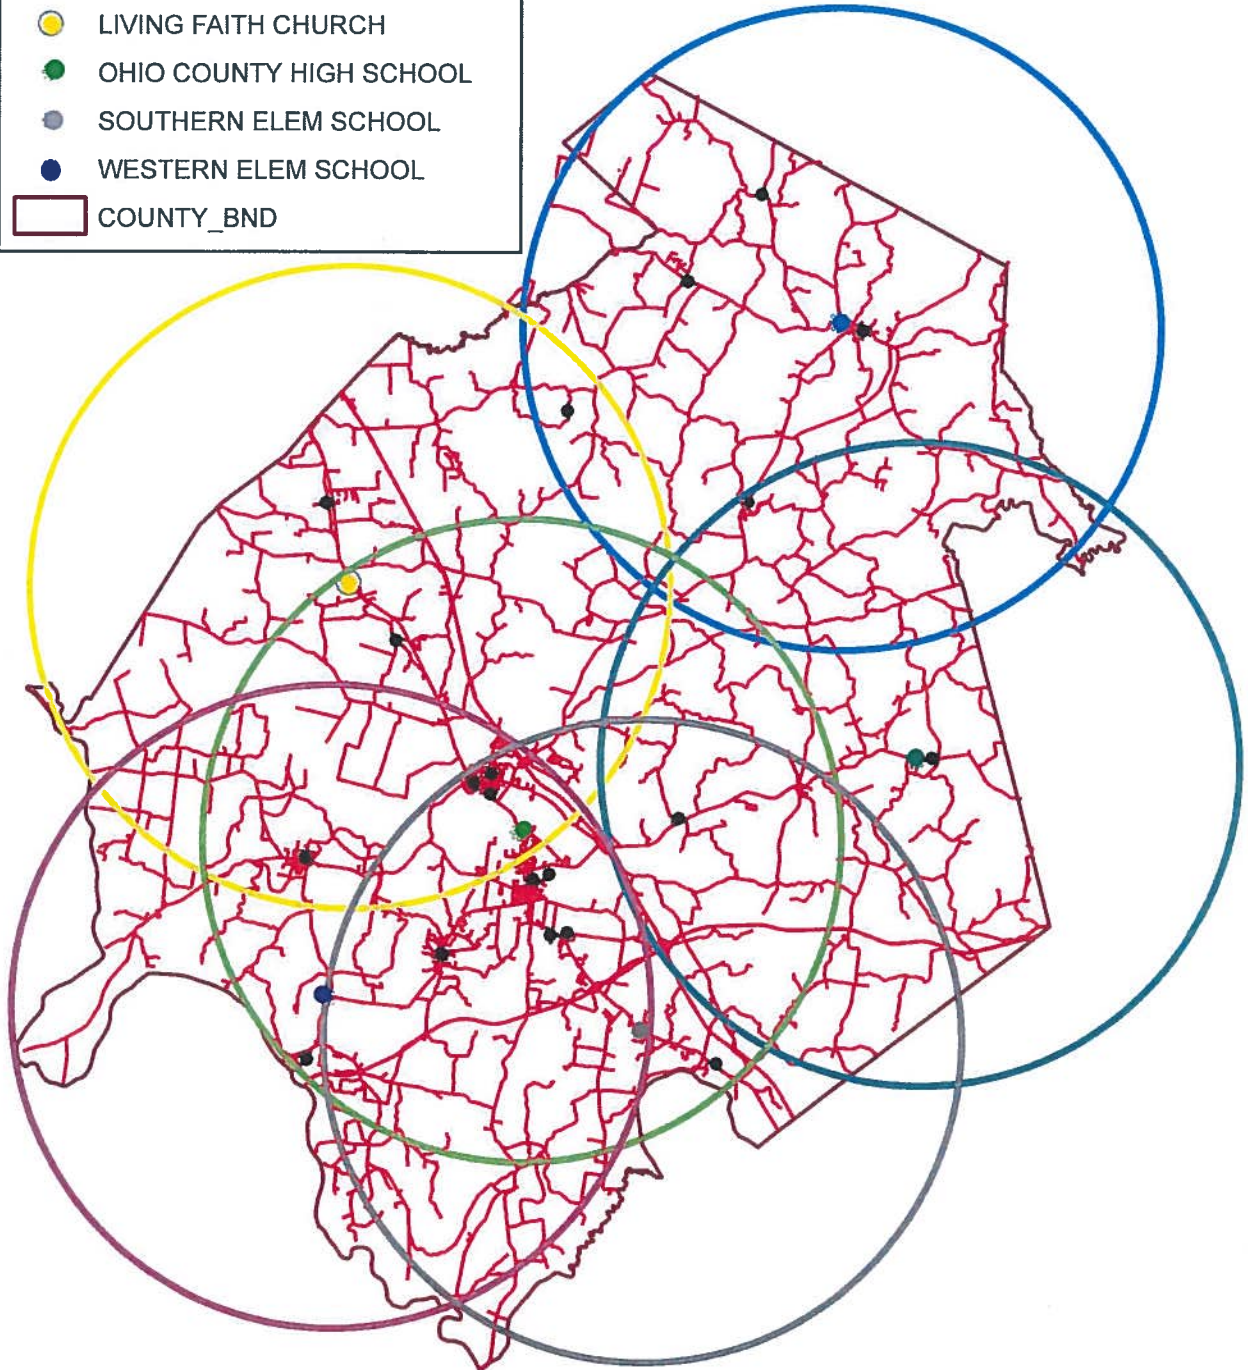

Legend

● <all other values>

NAME

- FORDSVILLE ELEM SCHOOL
- HORSE BRANCH ELEM SCHOOL
- LIVING FAITH CHURCH
- OHIO COUNTY HIGH SCHOOL
- SOUTHERN ELEM SCHOOL
- WESTERN ELEM SCHOOL

▭ COUNTY_BND

Jason Chinn, PVA
301 South Main Street
Courthouse
Hartford, KY 42347
Office: 270-298-4433

Ohio County
Property Valuation Administration

Print Date: May 05, 2021
Aerial Date: January 2018

Maps to be used
for identification only,
NOT for conveyance.

1 inch = 17,500 feet