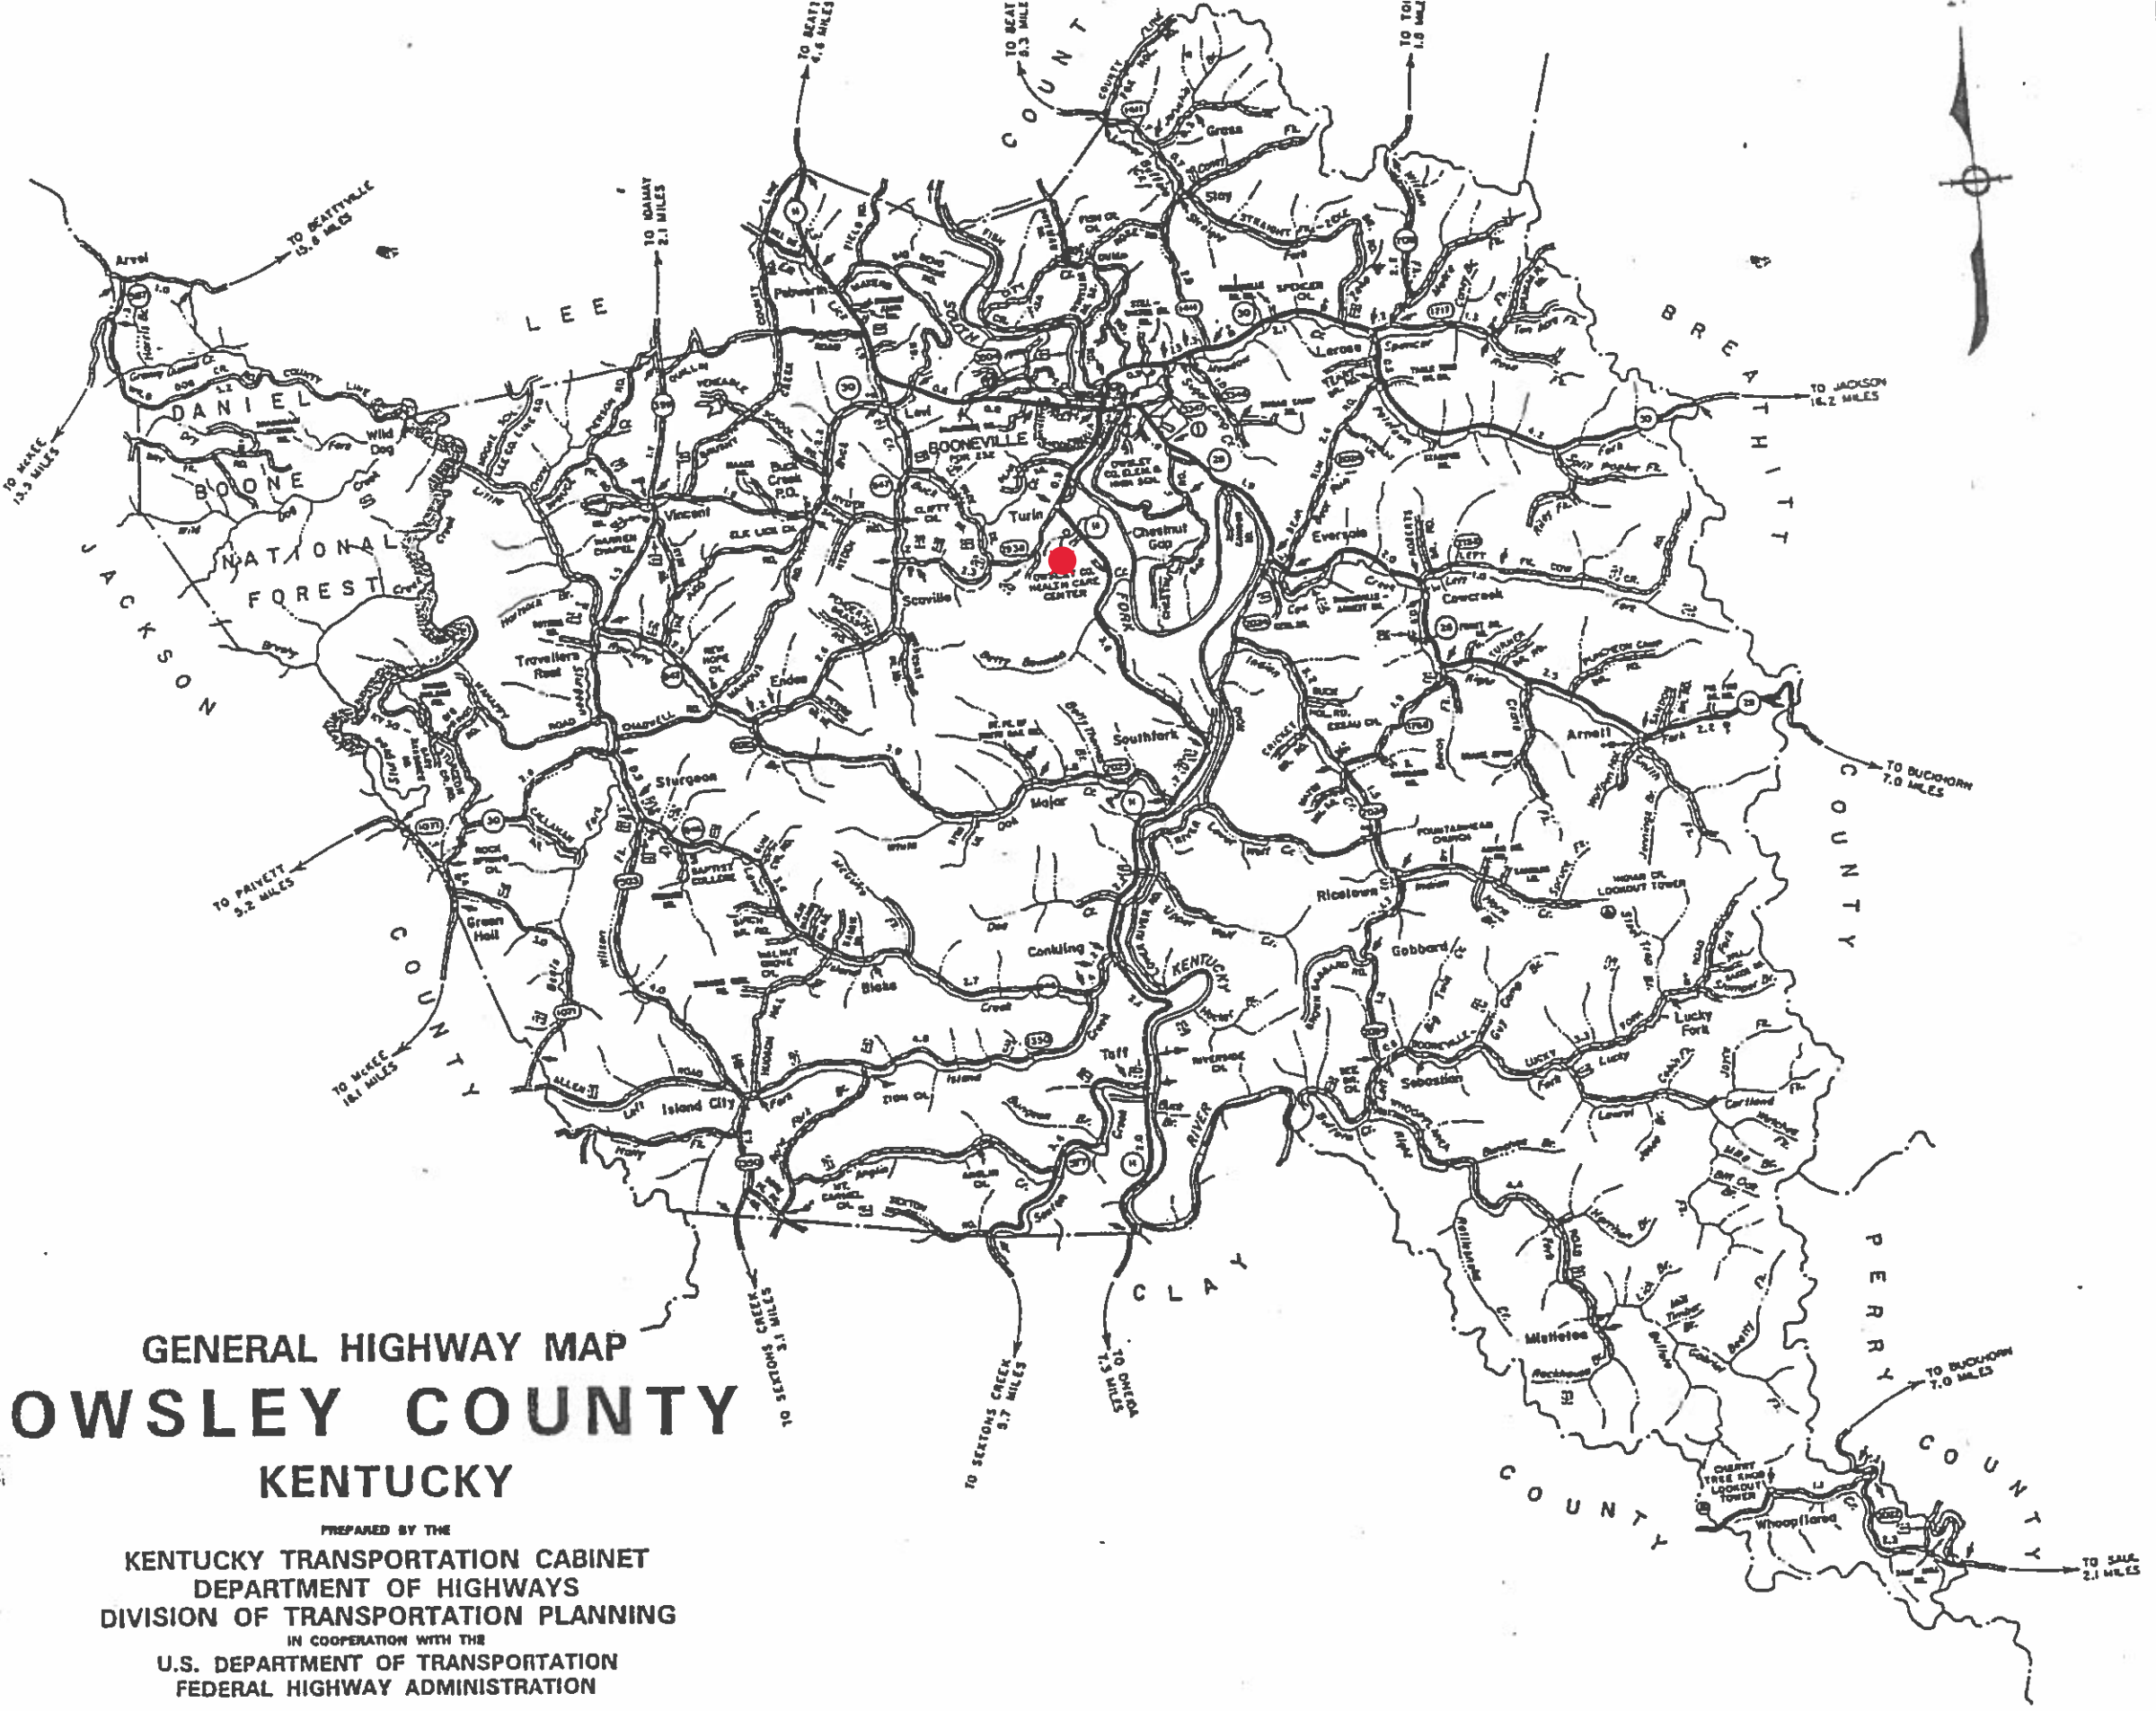

PO Box 500
20 Main Street
1st Floor Courthouse
Booneville, KY 41314

Phone: (606) 593-5735
Fax: (606) 593-5737

Shanna Oliver Owsley County Clerk

02/28/2023

To Whom It May Concern:

For the May 2023 Primary Election Owsley County will be using the same County Election Plan as the 2022 General Election. The location for the Drop Box will be the Owsley County Clerk's Office, 20 Main St., Courthouse 1st Floor, Booneville, KY 41314. The location for the 6-Day Excused In-Person Absentee Voting will be the Owsley County Clerk's Office, 20 Main St., Courthouse 1st Floor, Booneville, KY 41314. The location and time for the 3-Day No-Excuse In-Person Absentee Voting will be the Owsley County Recreational Center, 99 County Barn Rd., Booneville, KY 41314; between the hours of 10:00 AM to 6:00 PM for all 3 days. The location for Election Day will be the Owsley County Recreational Center, 99 County Barn Rd., Booneville, KY 41314; in which the basketball court will be divided in half creating 2 Vote Centers at one location to assure no wait time for voters. All locations aforesaid will be Vote Centers. This plan was successful for the 2022 General Election.

Respectfully,
Shanna Oliver Owsley County Clerk

A handwritten signature in blue ink that reads "Shanna Oliver Clerk".

GENERAL HIGHWAY MAP
OWSLEY COUNTY
KENTUCKY

PREPARED BY THE
 KENTUCKY TRANSPORTATION CABINET
 DEPARTMENT OF HIGHWAYS
 DIVISION OF TRANSPORTATION PLANNING
 IN COOPERATION WITH THE
 U.S. DEPARTMENT OF TRANSPORTATION
 FEDERAL HIGHWAY ADMINISTRATION